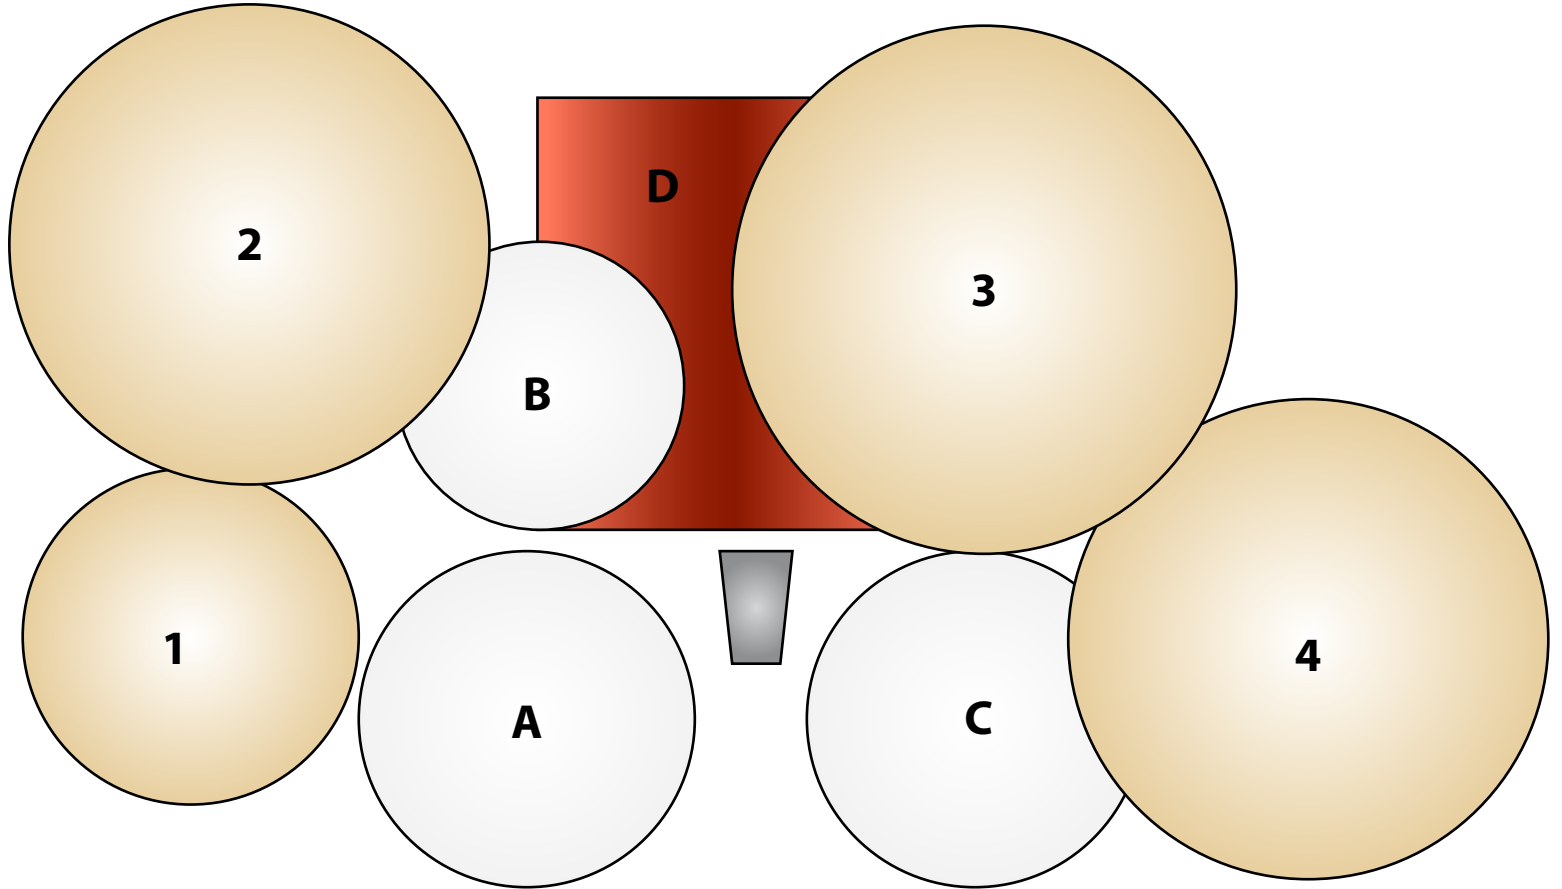

## Basic Setup

1 Hi-Hat 14"  
2 Crah-Ride 20"  
3 Ride 22"  
4 Crash 20"

A Snare drum 5"x14"  
B Tom-Tom 8"x12"  
C Floor-Tom 14"x14"  
D Bass drum 14"x18"